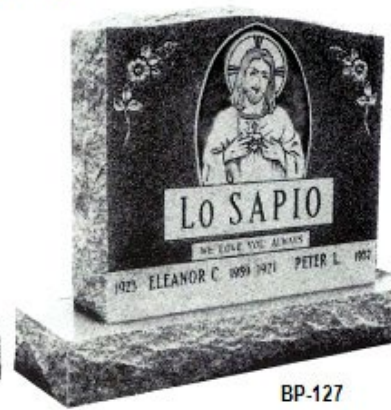

Headstones - Monuments - Mausoleums - Bronze & Granite Flat Markers - Tombstones - Gravestone Engraving & Inscriptions
973-659-1717

BUY DIRECT AND SAVE.
ELIMINATE SALESMEN'S COMMISSIONS.
WE AT GABRIEL PELAGGI MONUMENTS WORKS
ARE THE ACTUAL EXPERIENCED STONE CUTTERS.

BP-127